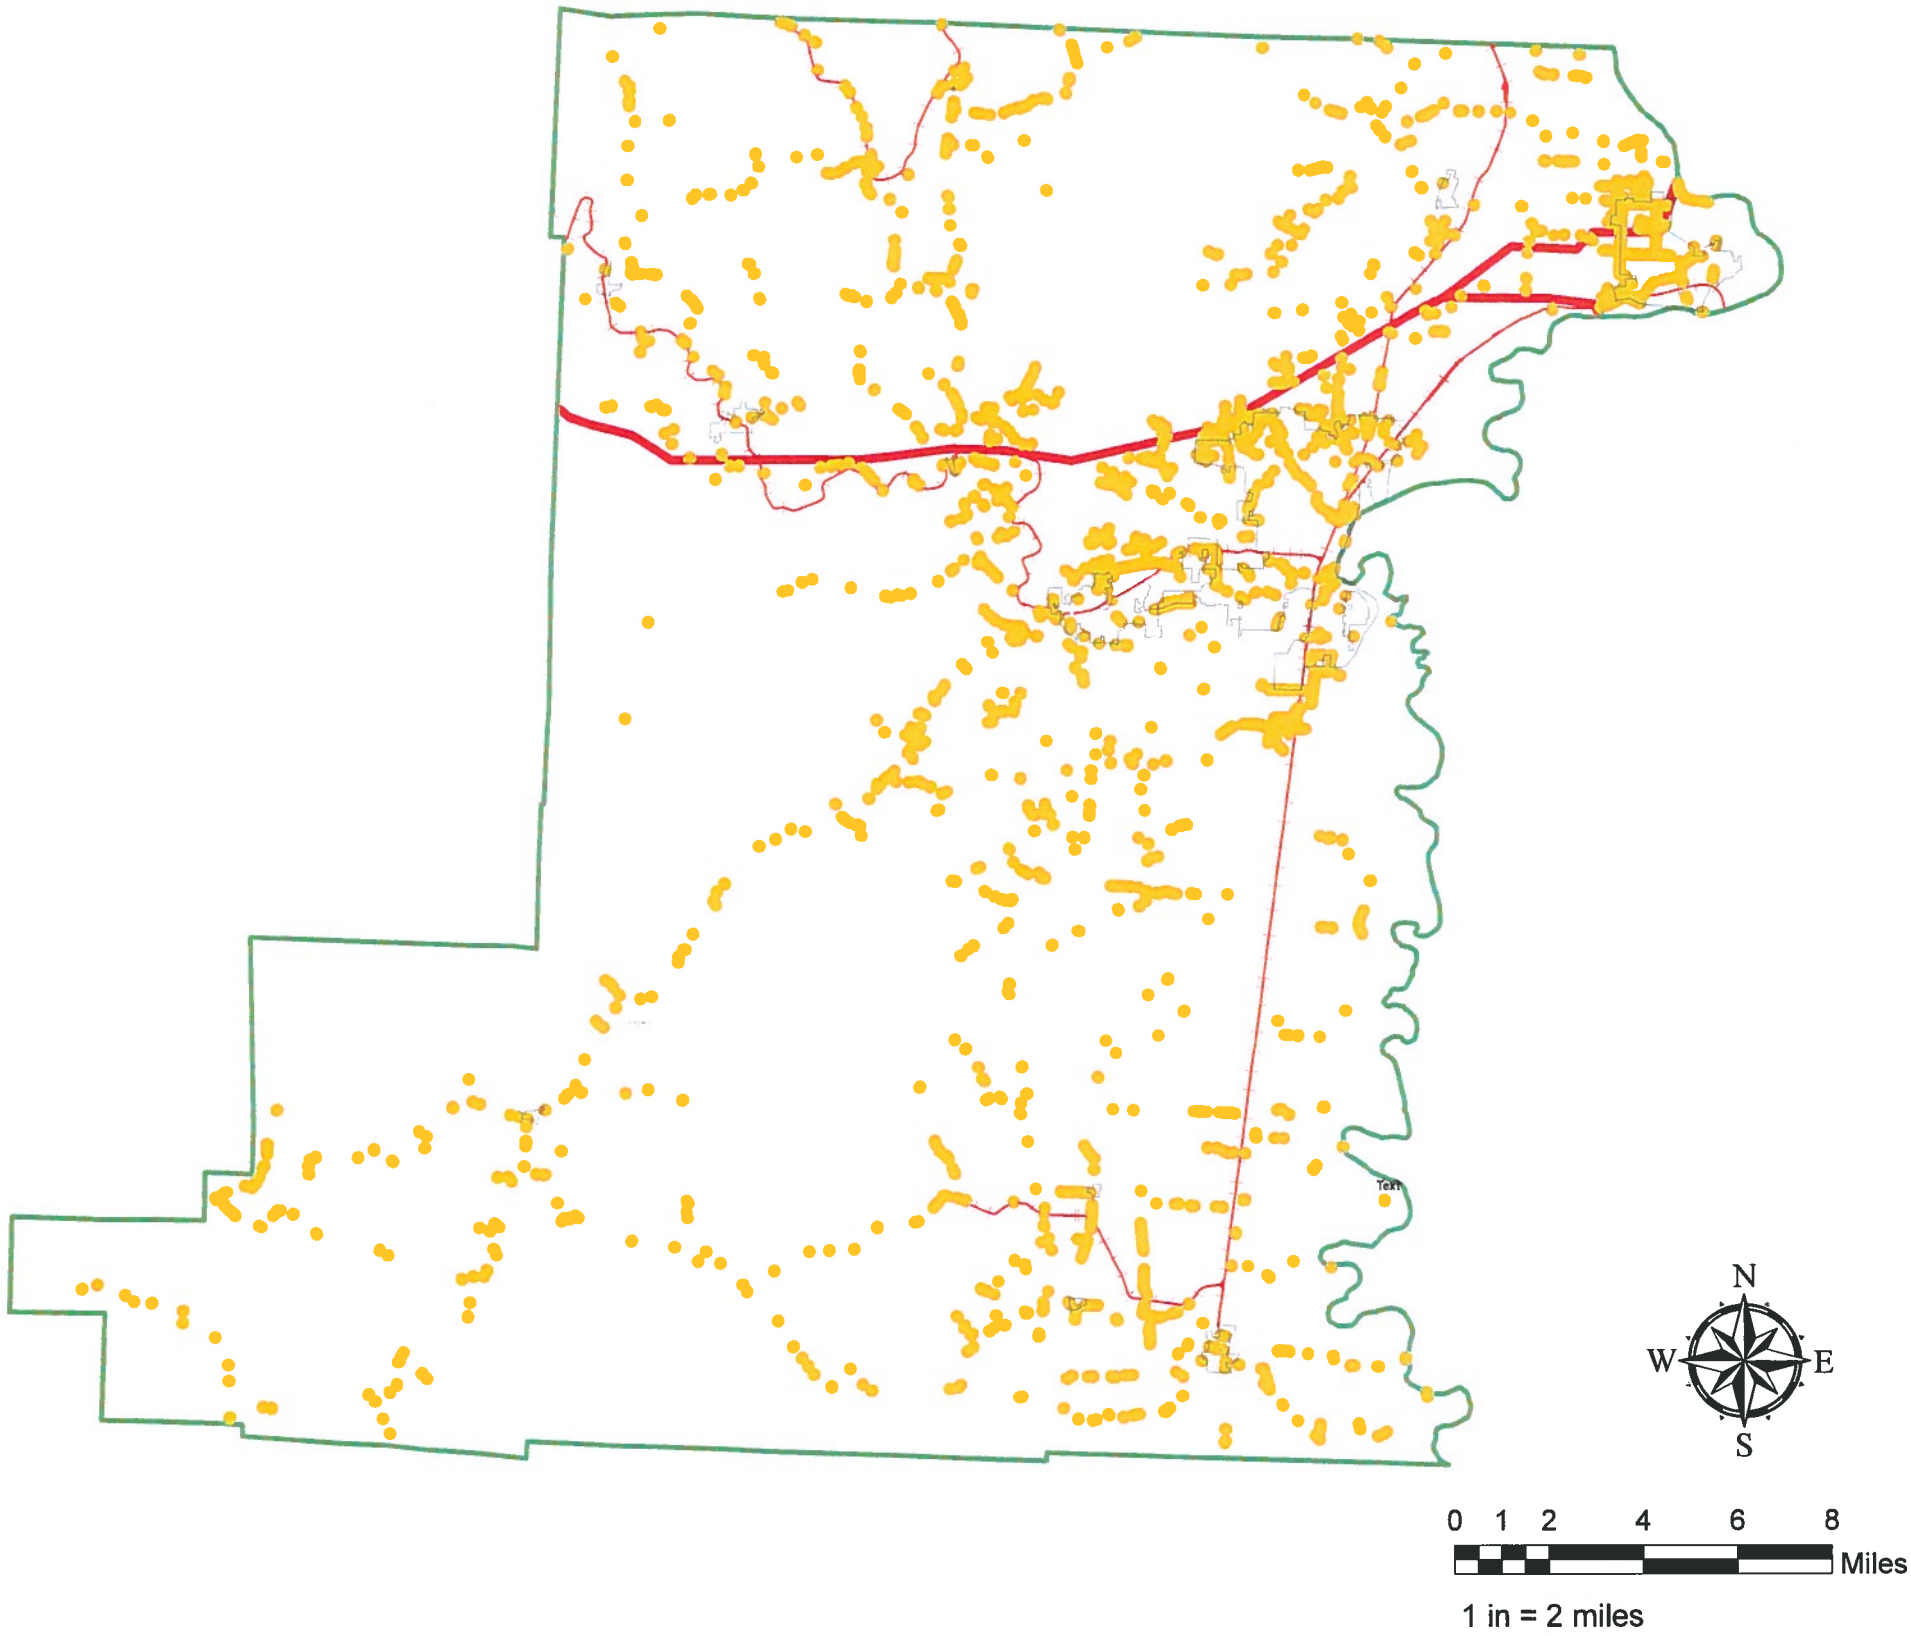

Vectors in Benton County: roads, streams, rail roads, BPA power line

Legend

-  City Boundary
-  Stream Road Intersect
-  Benton County Boundary
-  Railraod
-  BPA Power Line

The map represents vectors that could potentially transport invasive species in and out of Benton County.

Trails and trailheads are recognized vectors but to date we have not been able to locate comprehensive data.

The map only represents select information in an effort to identify spatial patterns for the purpose of setting management priorities.