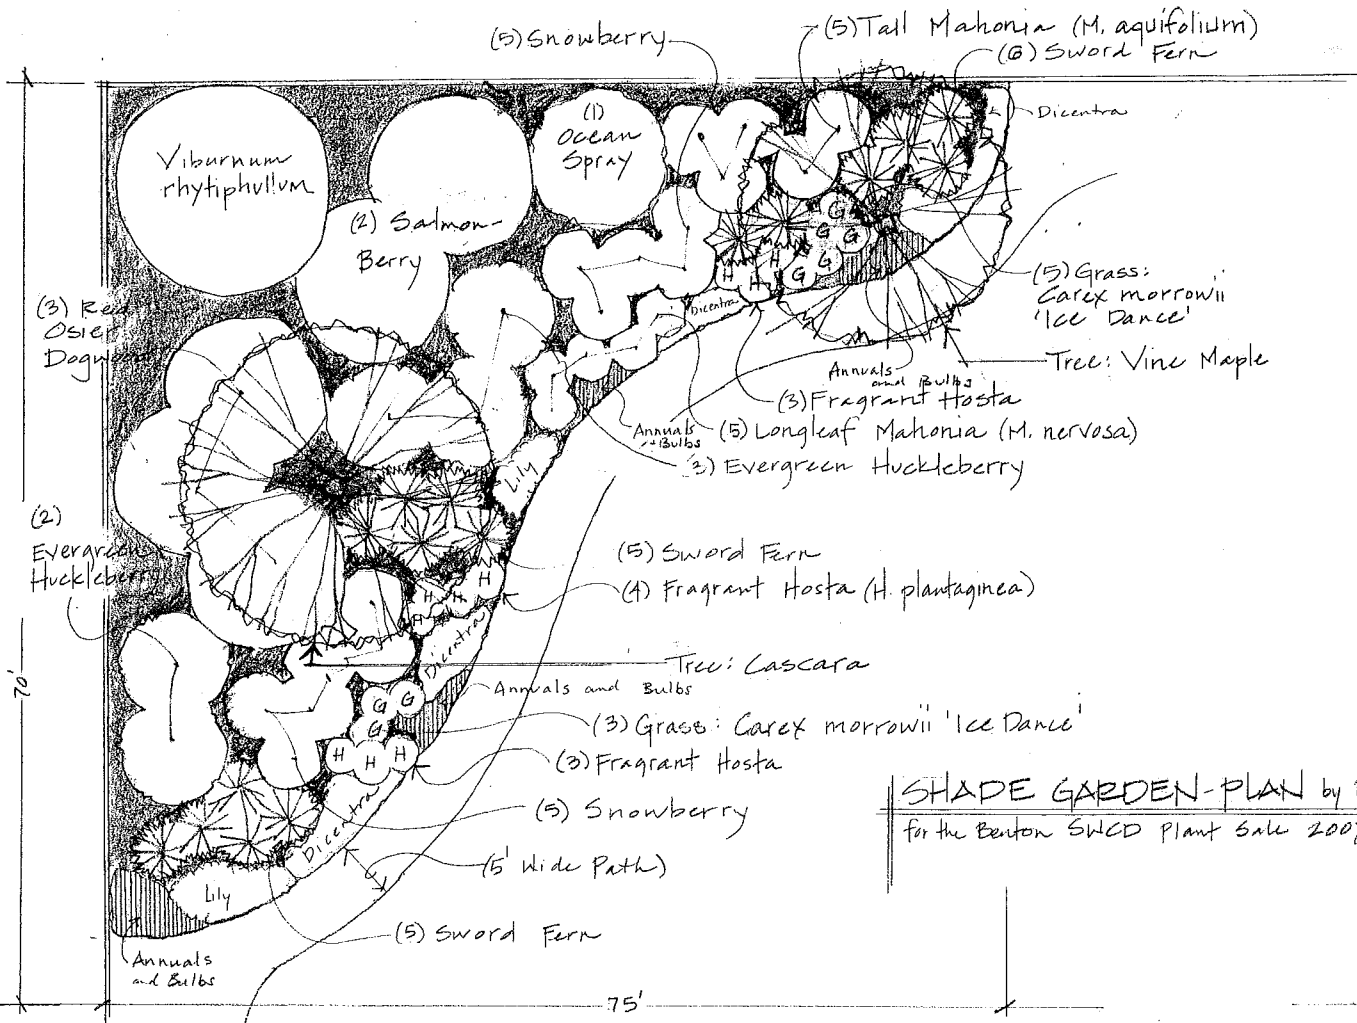

SHADE GARDEN - ELEVATION SKETCH by Beth Young 11/2006
for the Benton Soil & Water Conservation District Plant Sale 2007

SHADE GARDEN - PLAN by Beth Young 11/06
for the Benton SWCD Plant Sale 2007